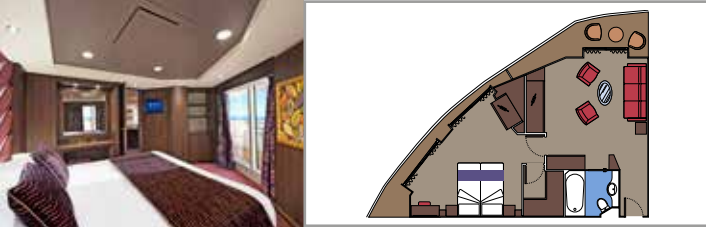

## INCLUDED FACILITIES

- Some Suites have a panoramic sealed window
- Spacious wardrobe
- Sitting area with sofa
- Comfortable double bed or single beds (on request)
- Bathroom with bathtub, vanity area with hairdryer
- Interactive TV, telephone, safe, minibar and air conditioning
- Wifi connection available (for a fee)

### GRAND SUITE AUREA

SX

 ≈38-42
  ≈3
  9-11
  4

- > Sitting area with sofa
- > Walk-in wardrobe