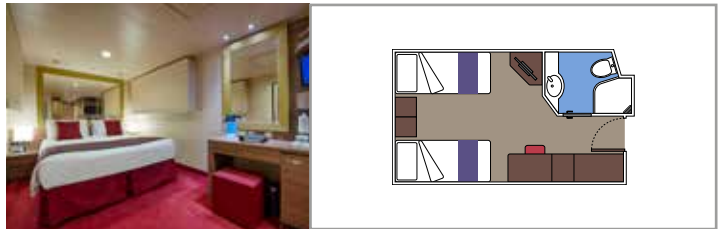

## INCLUDED FACILITIES

- Some Suites have a panoramic sealed window
- Spacious wardrobe
- Sitting area with sofa
- Comfortable double bed or single beds (on request)
- Bathroom with bathtub, vanity area with hairdryer
- Interactive TV, telephone, safe, minibar and air conditioning
- Wifi connection available (for a fee)

### JUNIOR INTERIOR

IM1

 ≈13
  8-11
  2

› Low deck location

The images are representative only. Size, layout and furniture may vary (within the same cabin category).

 Cabin size (m<sup>2</sup>)

 Balcony size (m<sup>2</sup>)