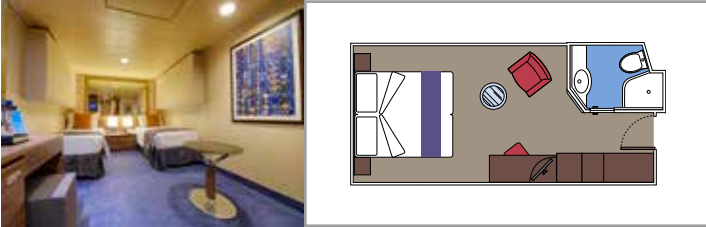

INTERIOR

INCLUDED FACILITIES

Comfortable double bed or single beds (on request)

Bathroom with shower, vanity area with hairdryer

Interactive TV, telephone, safe, minibar and air conditioning

Wifi connection available (for a fee)

DELUXE INTERIOR

IR2

≈16
11-13
4

› Medium deck location