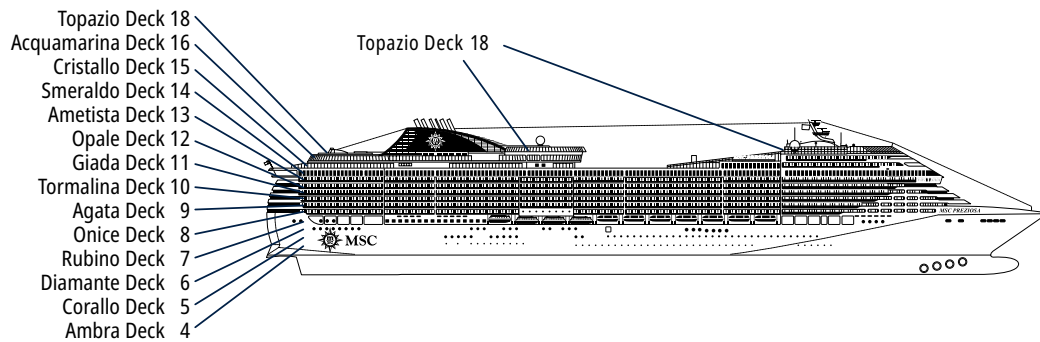

# TECHNICAL CHARACTERISTICS OF THE SHIP

GALAXY LOUNGE

TECHNICAL CHARACTERISTICS OF THE SHIP	
GROSS TONNAGE	139.072
LENGTH / BEAM / HEIGHT	333,30 m / 37,92 m / 67,69 m
SURFACE AREA	450.000 m <sup>2</sup> , included 27.000 m <sup>2</sup> public area
DECKS	18, included 14 for guests
LIFTS	26, included 17 for guests (2 panoramic and 1 for the MSC Yacht Club)
VOLTAGE (IN CABIN)	110/220 volts
MAXIMUM SPEED	24,21 knots
STABILISERS	Stabilised with 2 fins
NUMBER OF PASSENGERS	4.345
NUMBER OF CABINS	1.751, included 45 for guests with disabilities or reduced mobility
CREW MEMBERS	Approx. 1.388
POOLS	4, included 1 with sliding roof and 1 for the MSC Yacht Club
WHIRLPOOLS	12 whirlpool baths
ENVIRONMENTAL TECHNOLOGY	AWT-Advanced Water Treatment, Energy Saving & Monitoring System