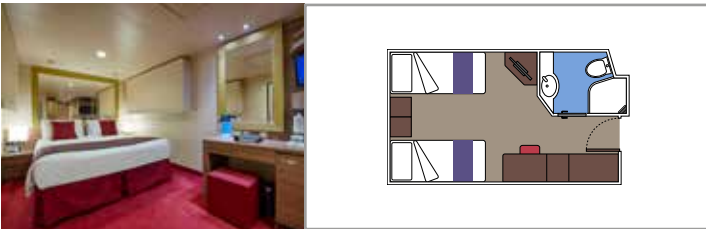

JUNIOR INTERIOR

IM2

≈13
12-13
2

› Medium deck location