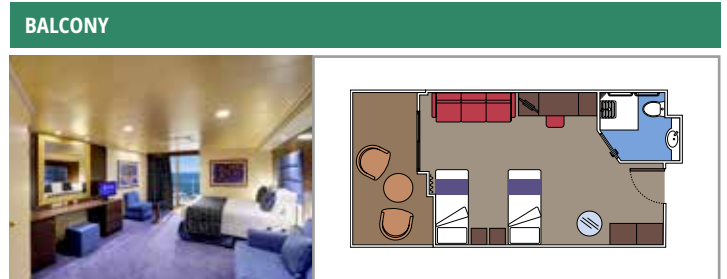

### MSC YACHT CLUB DELUXE SUITE FOR GUESTS WITH DISABILITIES OR REDUCED MOBILITY

Available in:

- › **MSC Yacht Club Deluxe Suite (YC1)**  
cabin size ≈33m<sup>2</sup>; balcony size ≈4m<sup>2</sup>; deck 16