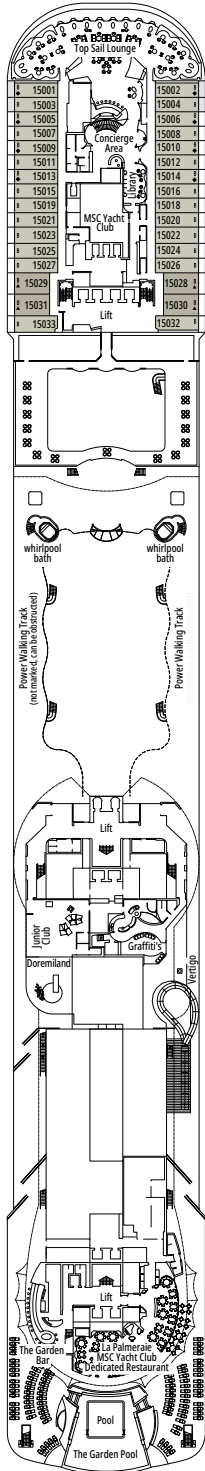

DECK 15
CRISTALLO