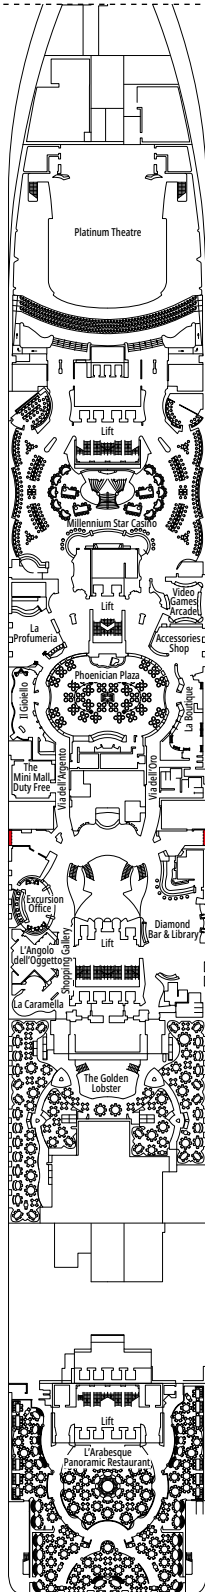

DECK 6
DIAMANTE