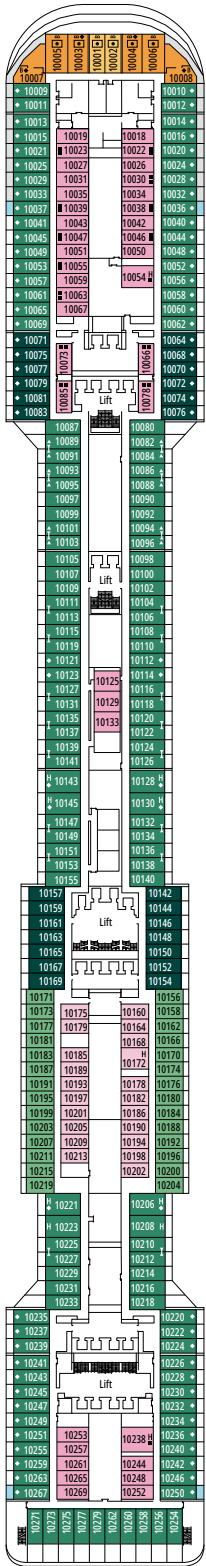

DECK 10
TORMALINA