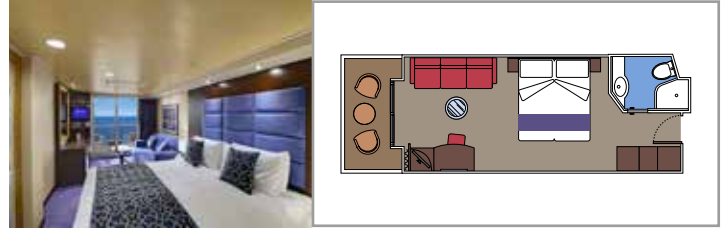

PREMIUM BALCONY BL3

≈18
≈4
12-13
4

› High deck location
› Some cabins have metal balustrade or half glass half metal balustrade