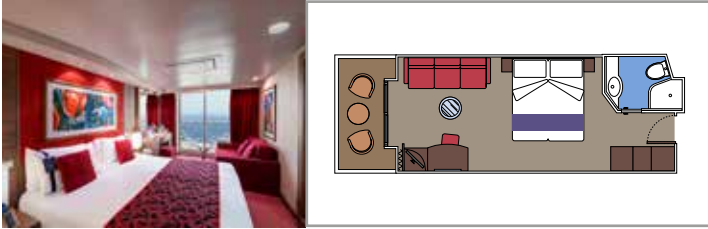

BALCONY

INCLUDED FACILITIES

- Sitting area with sofa
- Comfortable double bed or single beds (on request)
- Bathroom with shower or bathtub, vanity area with hairdryer
- Interactive TV, telephone, safe, minibar and air conditioning
- Wifi connection available (for a fee)

DELUXE BALCONY AUREA BA

≈18
≈4
9-13
4

› Best ship position