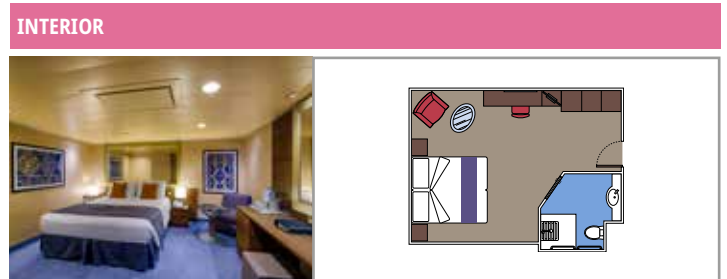

Available in:

- › **Deluxe Interior (IR2)**
  cabin size ≈24m²; medium deck location (deck 11-12)
- › **Deluxe Interior (IR1)**
  cabin size ≈24m²; low deck location (deck 8-10)
- › **Junior Interior (IM1)**
  cabin size ≈21m²; low deck location (deck 8-10)

The images are representative only. Size, layout and furniture may vary (within the same cabin category).

FACILITIES FOR GUESTS WITH DISABILITIES OR REDUCED MOBILITY

Cabin door width	81,5 cm
Bathroom door width	90 cm
Size of cabin (floor space)	from ≈ 17 to ≈ 33 m²
Size of bathroom	from 3,5 to 4 m²
Is there a fold-down seat in the shower?	Yes
Height of seat from the floor	44 cm
Does the WC seat have grab rails?	Yes
Are wheelchairs available on board?	In limited numbers*
Are all decks/public areas accessible?	Yes
Are all lifeboats wheelchair-accessible?	No**
Do the lifts have deck indicators?	Visual, Audio & Braille
Can severely visually impaired/blind guests be catered for on the cruise?	Only with full-time carer

* Only for embarkation, disembarkation and emergencies.

** In the event of an emergency, dedicated personnel will help guests with disabilities or reduced mobility to board lifeboats.