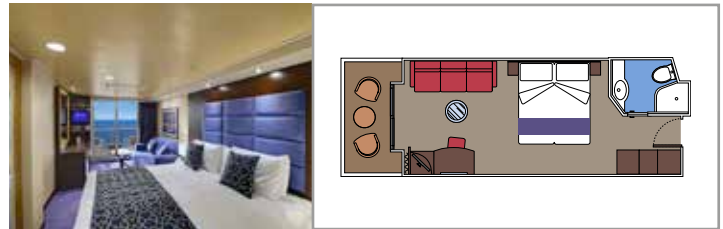

PREMIUM BALCONY BL1

≈18
≈4
8-9
4

› Low deck location