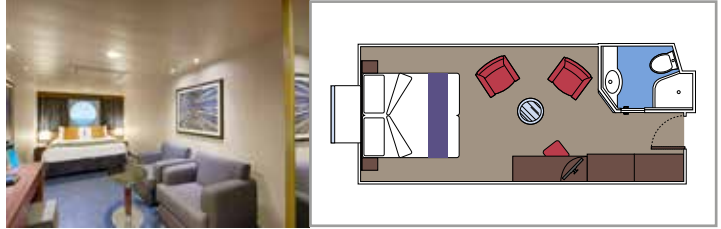

DELUXE OCEAN VIEW

OR2

≈17
8-13
4

› Medium deck location