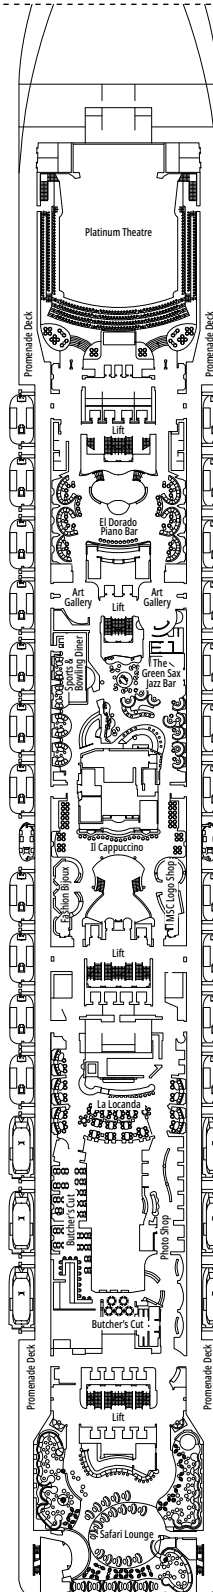

DECK 7
RUBINO