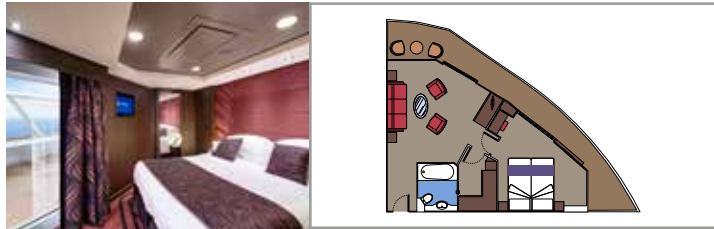

INCLUDED FACILITIES

- Luxury Suites with premium interiors
- Some Suites have panoramic sealed windows
- Spacious wardrobe
- Sitting area with sofa or separate living area
- Comfortable double bed or single beds (on request)
- Bathroom with bathtub and/or shower, vanity area with hairdryer
- Interactive TV, telephone, safe, minibar and air conditioning
- Wifi connection included

MSC YACHT CLUB ROYAL SUITE YC3

≈36
≈16
16
4

- › Balcony with dining table
- › Separate living area and dining room
- › Walk-in wardrobe