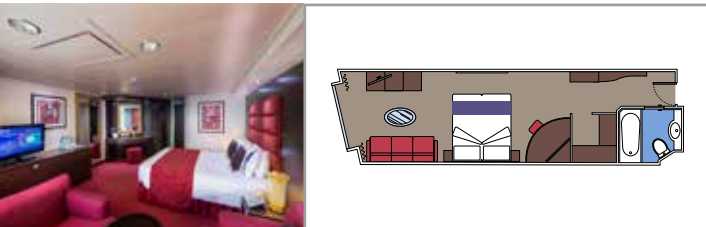

PREMIUM SUITE AUREA WITH SEALED WINDOW

SLS

≈25-29
9-11
4

- > Sealed panoramic window