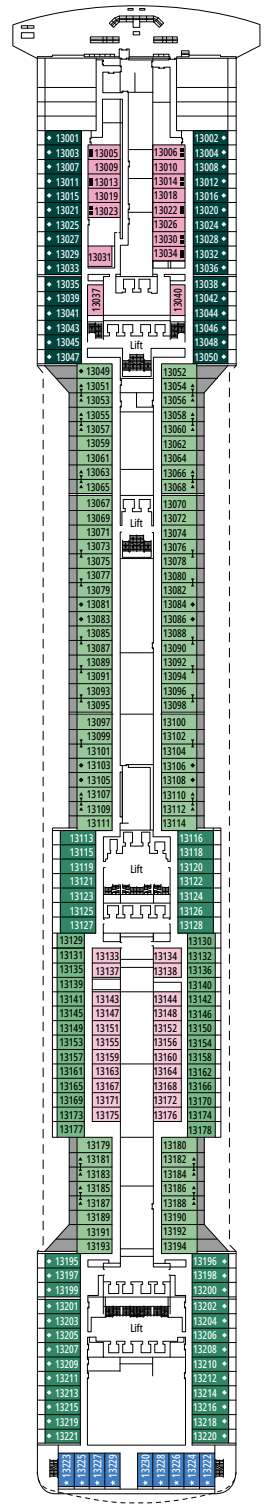

DECK 13
AMETISTA