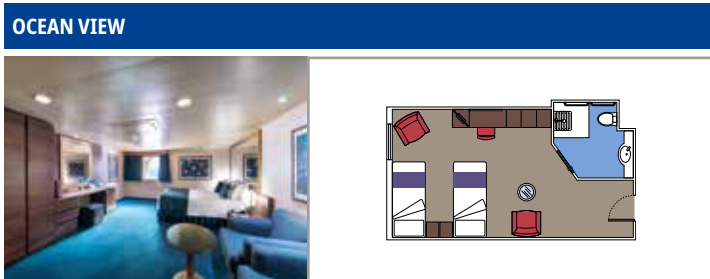

Available in:

- › **Premium Ocean View (OL1)**
  cabin size ≈28m²; low deck location (deck 5)