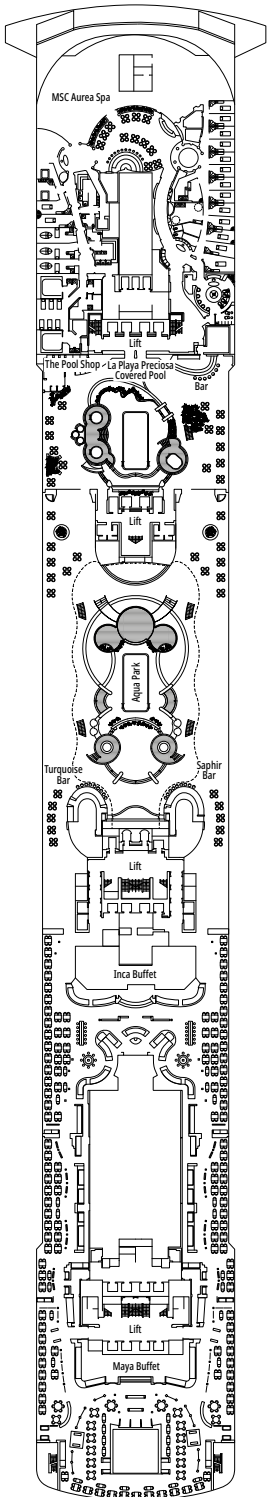

DECK 14
SMERALDO