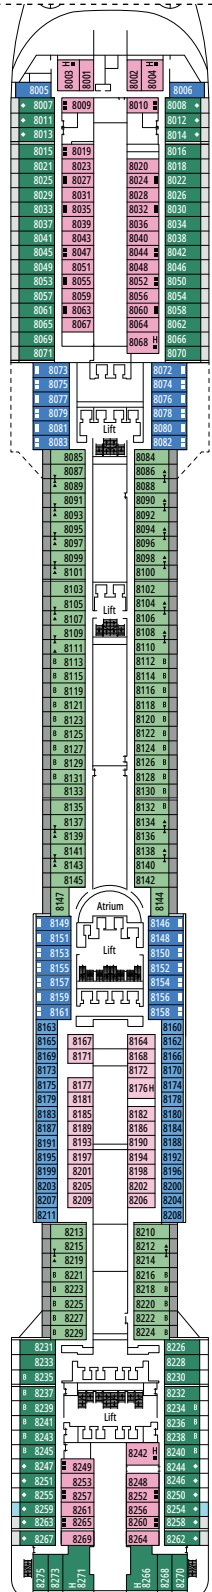

DECK 8
ONICE