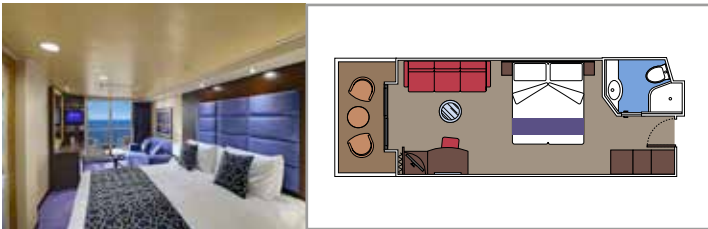

PREMIUM BALCONY BL2

≈18
≈4
10-11
4

› Medium deck location