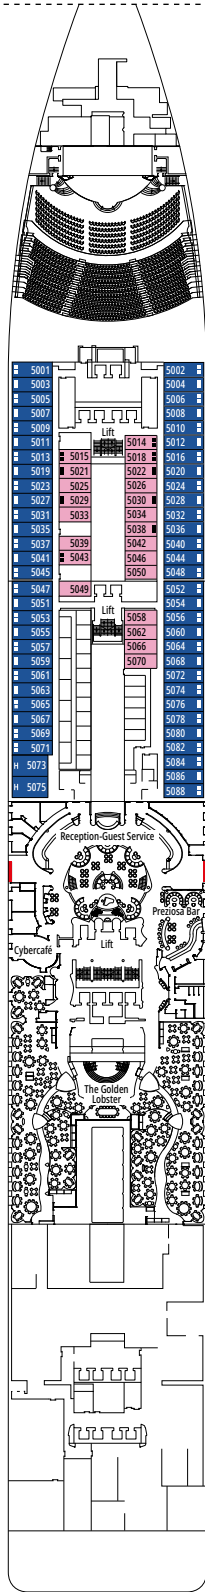

DECK 5
CORALLO