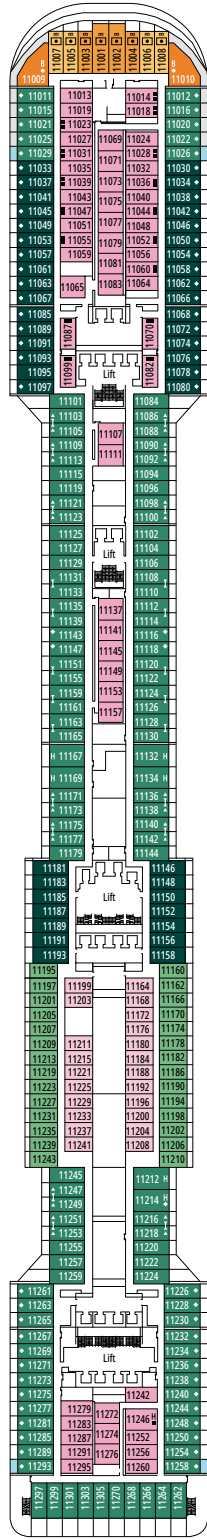

DECK 11
GIADA