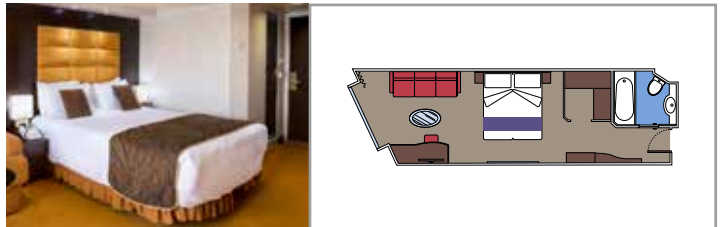

DELUXE SUITE AUREA WITH SEALED WINDOW

SRS

≈21-24
9-11
2

- > Sealed panoramic window

The images are representative only. Size, layout and furniture may vary (within the same cabin category).

Cabin size (m²)

Balcony size (m²)

Deck location

Accommodating up to