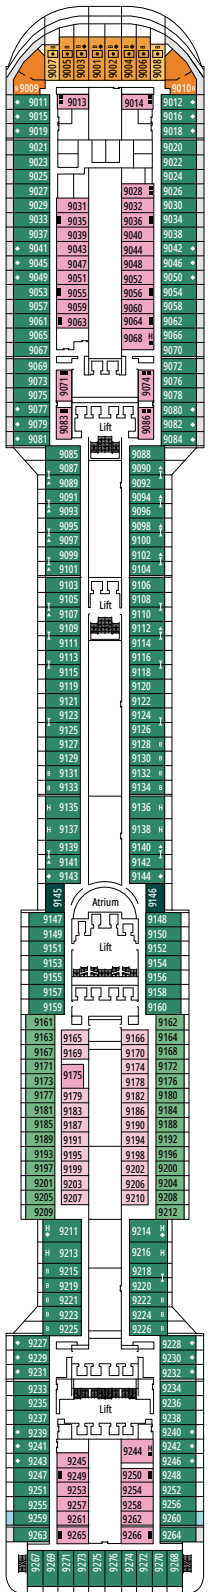

DECK 9
AGATA