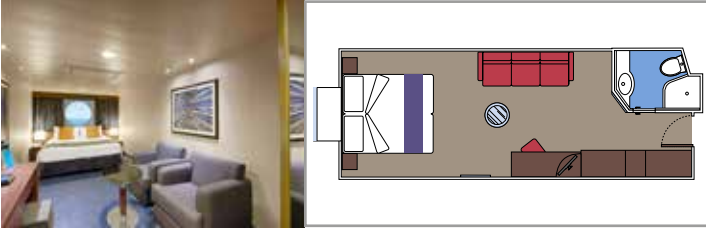

OCEAN VIEW

INCLUDED FACILITIES

- Window with sea view
- Relaxing armchair
- Comfortable double bed or single beds (on request)
- Bathroom with shower, vanity area with hairdryer
- Interactive TV, telephone, safe, minibar and air conditioning
- Wifi connection available (for a fee)

PREMIUM OCEAN VIEW

OL1

≈20
5
4

› Low deck location