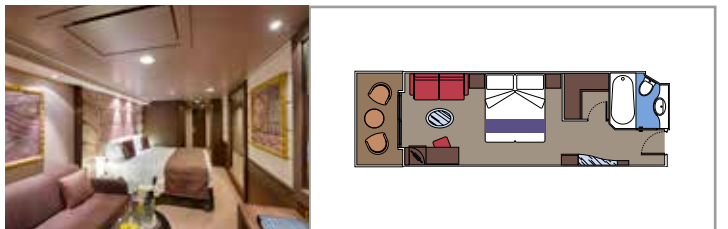

- › Panoramic sealed window
- › Sitting area with sofa
- › Walk-in wardrobe

**MSC YACHT CLUB GRAND SUITE YCP**

 ≈26
  ≈6
  15-16
  3

- › Sitting area with sofa
- › Spacious wardrobe

**MSC YACHT CLUB DELUXE SUITE YC1**

 ≈22
  ≈6
  15-16
  4

- › Sitting area with sofa
- › Spacious wardrobe

The images are representative only. Size, layout and furniture may vary (within the same cabin category).

 Cabin size (m<sup>2</sup>)