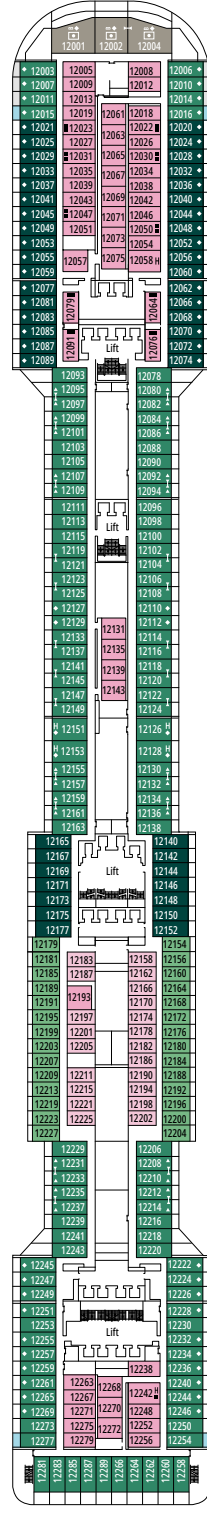

DECK 12
OPALE