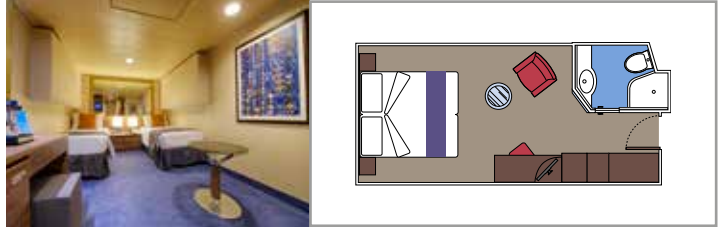

DELUXE INTERIOR

IR1

≈16
5-10
4

› Low deck location