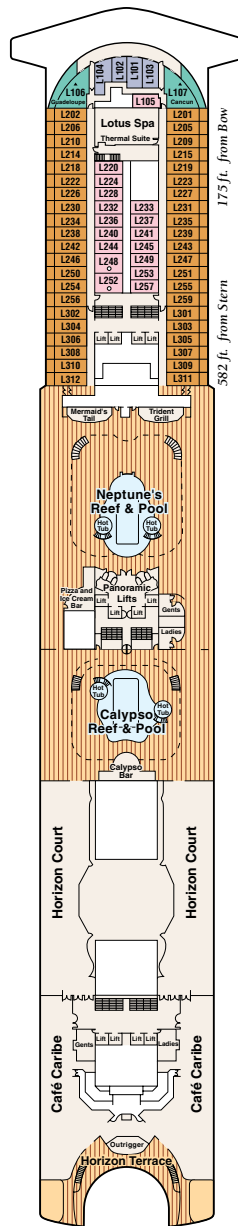

Emerald Princess® deck plans

← AFT

FORWARD →

Lido 15