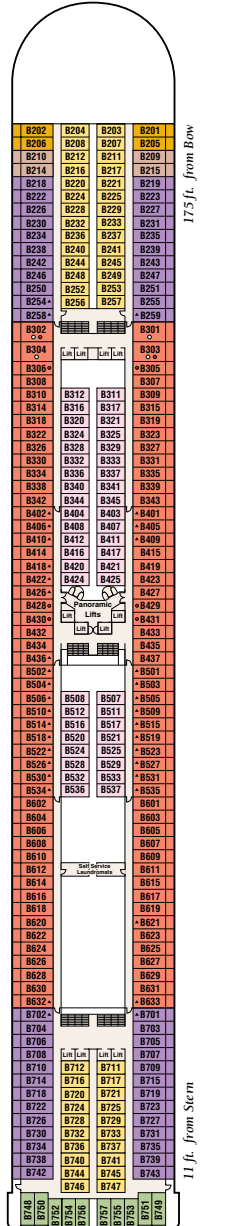

Emerald Princess® deck plans

← AFT

FORWARD →

Baja 11