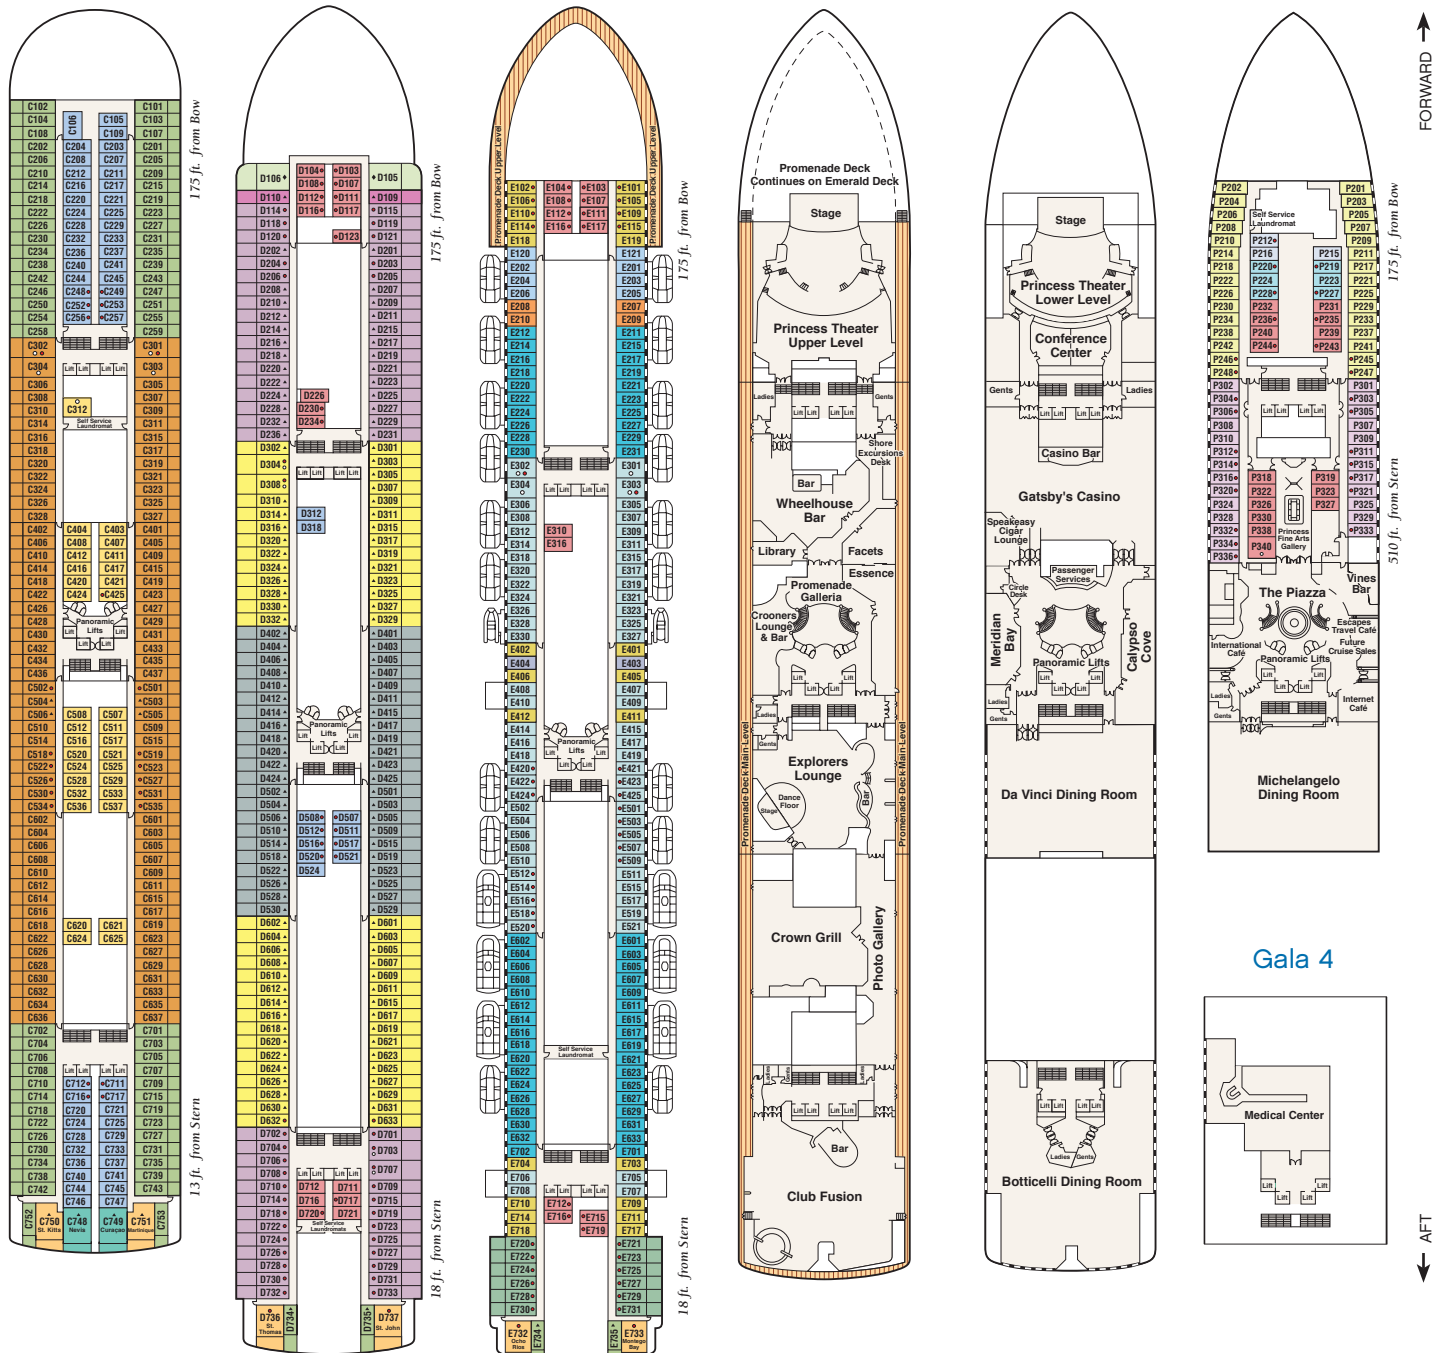

- F** EMERALD: Oceanview two lower beds (obstructed view)
- GG** EMERALD: Oceanview two lower beds (obstructed view)
- G** EMERALD: Oceanview two lower beds (obstructed view)
- H** LIDO, RIVIERA: Interior two lower beds
- I** ALOHA, RIVIERA: Interior two lower beds
- J** ALOHA, BAJA: Interior two lower beds
- J** BAJA, CARIBE: Interior two lower beds
- KK** CARIBE, DOLPHIN: Interior two lower beds
- K** DOLPHIN, EMERALD, PLAZA: Interior two lower beds
- L** PLAZA: Interior two lower beds
- M** PLAZA: Interior two lower beds

- Family suites D105/D101 and D106/D102: Interconnecting staterooms with private balcony; accommodates up to eight persons (D101 and D102 not shown separately)
  - Will accommodate third and fourth person
  - Will accommodate third person
  - Wheelchair-accessible staterooms are configured with shower only
- Note: Some areas of the ship are not accessible to wheelchairs and scooters. Distances shown are from the bow (forward) to stern (aft) to the nearest stateroom.

**WATCH**

For detailed deck plans & virtual tours of every type of stateroom available visit:

[princess.com/ships](http://princess.com/ships)

Caribe 10

Dolphin 9

Emerald 8

Promenade 7

Fiesta 6

Plaza 5

FORWARD

AFT