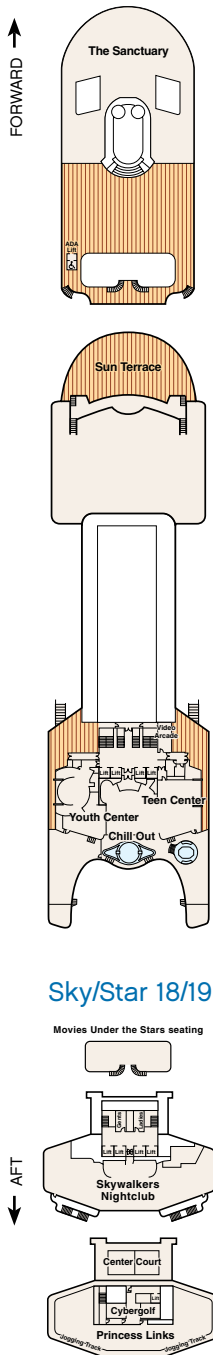

Emerald Princess® deck plans

← AFT

FORWARD →

Sports 17