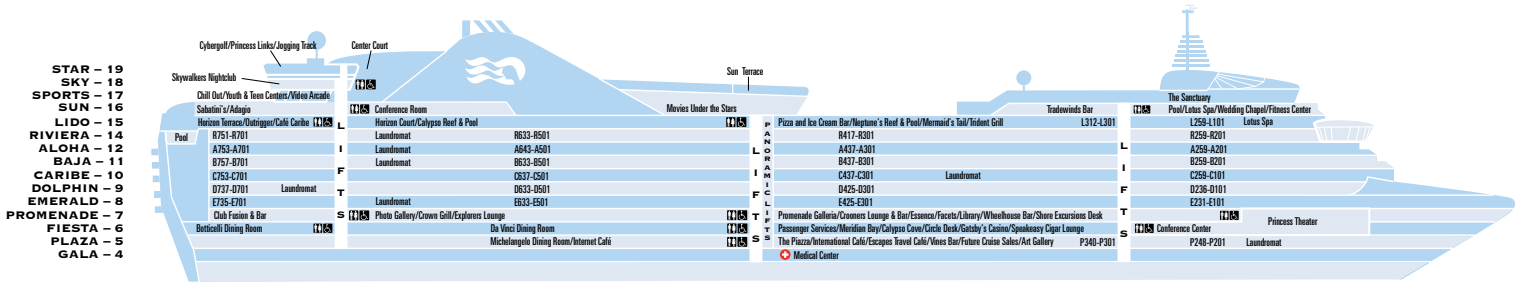

## WATCH

For detailed deck plans & virtual tours of every type of stateroom available visit: [princess.com/ships](http://princess.com/ships)

Note: Family suite (category XS) not shown. Floor plans, amenities and stateroom diagrams represent typical arrangements and may vary by ship. Certain stateroom categories may vary in size and configuration by ship. Square footage varies based on stateroom category and deck location. Stateroom views are considered unobstructed unless noted otherwise. Obstructions do not include certain nautical items like handrails, dividers or ship hardware. For balcony staterooms, the view is determined from the perspective of the balcony railing. Balconies may have either solid steel or toughened glass railings.

# Emerald Princess® deck plans

← AFT

FORWARD →

Sports 17

Sun 16

Lido 15

Riviera 14

Aloha 12