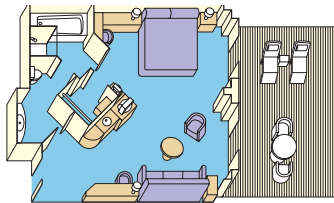

## Suite with balcony

Surrounding you with luxurious accommodations, a spacious suite with balcony includes all the amenities of a mini-suite, plus incredible premiums.

These include luxury balcony

furniture, deluxe canapés, fresh flowers, DVD/CD player, free access to a DVD library, two flat-panel TVs, one complimentary mini-bar setup, a roomy walk-in closet, upgraded bathroom amenities, complimentary use of the Lotus Spa® Thermal Suite, laundry and professional cleaning services and web access in the Internet Café. Approximately 460-687 square feet, including balcony. (Categories: OS, PH, PS & VS)

## Mini-suite with balcony

A mini-suite with balcony is substantially larger than a balcony stateroom.

It includes all the amenities of a balcony stateroom and these added luxuries: welcome glass of champagne, separate sitting area, sofa bed, luxury mattress and pillows, two flat-panel TVs, a spacious closet, desk, bathroom tub and massage shower head. Approximately 323 square feet, including balcony. (Categories AA, AB, AC, AD & AE)