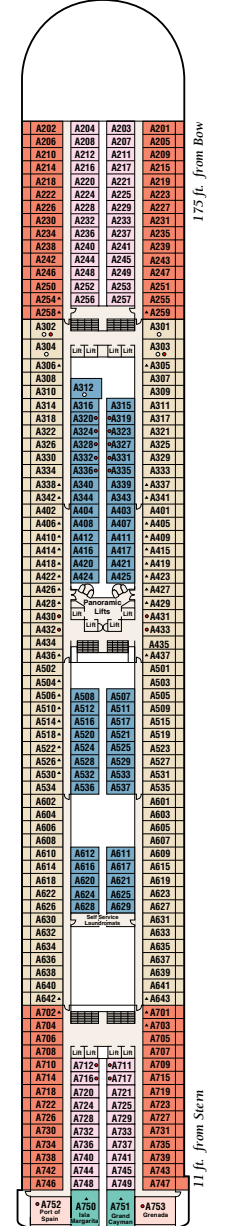

Emerald Princess® deck plans

← AFT

FORWARD →

Aloha 12