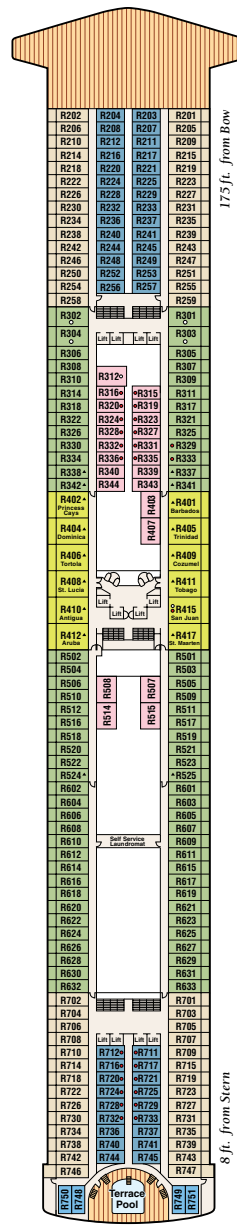

Emerald Princess® deck plans

← AFT

FORWARD →

Riviera 14