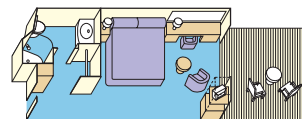

## Suite with balcony

Surrounding you with luxurious accommodations, a spacious suite with balcony includes all the amenities of a mini-suite, plus incredible premiums.

These include luxury balcony

furniture, deluxe canapés, fresh flowers, DVD/CD player, free access to a DVD library, two flat-panel TVs, one complimentary mini-bar setup, a roomy walk-in closet, upgraded bathroom amenities, complimentary use of the Lotus Spa® Thermal Suite, laundry and professional cleaning services and web access in the Internet Café. Approximately 460-687 square feet, including balcony. (Categories: OS, PH, PS & VS)

## Mini-suite with balcony

A mini-suite with balcony is substantially larger than a balcony stateroom.

It includes all the amenities of a balcony stateroom and these added luxuries: welcome glass of champagne, separate sitting area, sofa bed, luxury mattress and pillows, two flat-panel TVs, a spacious closet, desk, bathroom tub and massage shower head. Approximately 323 square feet, including balcony. (Categories AA, AB, AC, AD & AE)