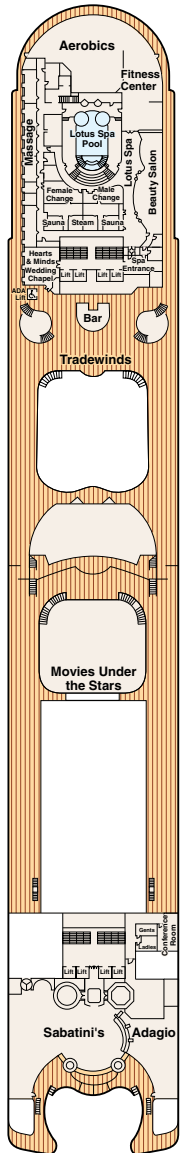

Emerald Princess® deck plans

← AFT

FORWARD →

Sun 16