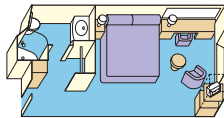

Oceanview double

Our oceanview stateroom includes all the amenities of an interior double, plus it features a picture window, providing

added ambience and memorable views. Approximately 179 square feet. (Categories C, DD, D, EE, E, FF, F, GG & G;

Categories E-G have partially to fully obstructed views)