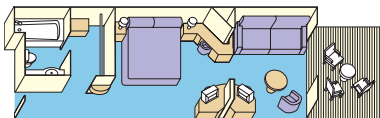

# Emerald Princess® stateroom options

Mini-suite with balcony

Balcony stateroom

## Suite with balcony

Surrounding you with luxurious accommodations, a spacious suite with balcony includes all the amenities of a mini-suite, plus incredible premiums.

These include luxury balcony

furniture, deluxe canapés, fresh flowers, DVD/CD player, free access to a DVD library, two flat-panel TVs, one complimentary mini-bar setup, a roomy walk-in closet, upgraded bathroom amenities, complimentary use of the Lotus Spa® Thermal Suite, laundry and professional cleaning services and web access in the Internet Café. Approximately 460-687 square feet, including balcony. (Categories: OS, PH, PS & VS)

## Mini-suite with balcony

A mini-suite with balcony is substantially larger than a balcony stateroom.

It includes all the amenities of a balcony stateroom and these added luxuries: welcome glass of champagne, separate sitting area, sofa bed, luxury mattress and pillows, two flat-panel TVs, a spacious closet, desk, bathroom tub and massage shower head. Approximately 323 square feet, including balcony. (Categories AA, AB, AC, AD & AE)