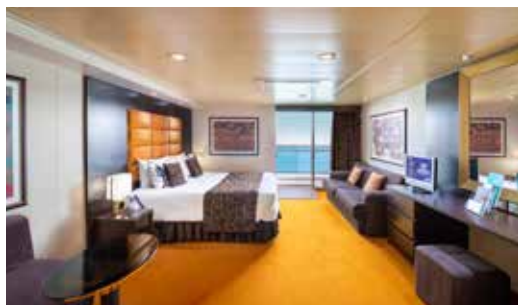

This kind of accommodation is only available in the MSC Yacht Club.

41 Cabins for guests with disabilities or reduced mobility

28 Cabins (from ≈ 33 to 39 m^2) with balcony ($\approx 6 \text{ m}^2$).
2 Ocean View ($\approx 32 \text{ m}^2$).
11 Interior ($\approx 25 \text{ m}^2$).
Double bed can be converted into two single beds.