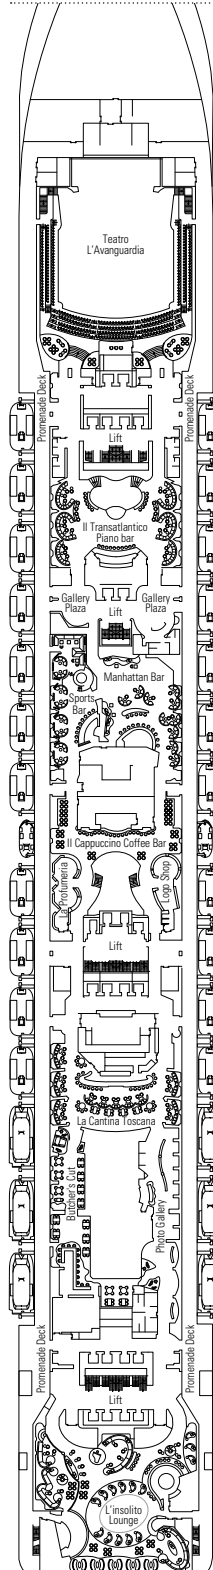

DECK 7
SUBLIME