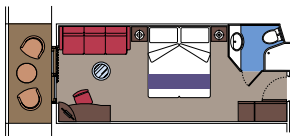

1.115 Balcony