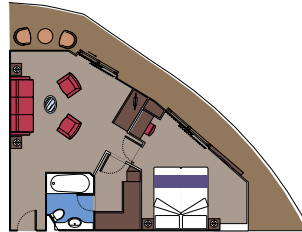

CONCIERGE

THE ONE POOL

CABIN TYPES

INCLUDED FACILITIES

Air conditioning
Spacious wardrobe
Bathroom with shower or bathtub
Interactive TV
Telephone
Wi-Fi connection (for a fee except for MSC Yacht Club)
Mini bar
Safe deposit box

2 Royal Suites

Royal Suites ($\approx 36 \text{ m}^2$) with balcony ($\approx 16 \text{ m}^2$).
Double bed can be converted into two single beds.

This kind of accommodation is only available in the MSC Yacht Club.

3 Executive & Family Suites

Executive & Family Suites with panoramic sealed window (from ≈ 45 to $\approx 53 \text{ m}^2$).
Double bed can be converted into two single beds.

This kind of accommodation is only available in the MSC Yacht Club.

8 Deluxe Grand Suites

Deluxe Grand Suites ($\approx 29 \text{ m}^2$) with balcony ($5,7 \text{ m}^2$).
Double bed can be converted into two single beds.

This kind of accommodation is only available in the MSC Yacht Club.