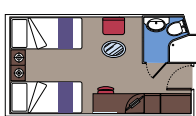

This kind of accommodation is available with Bella, Fantastica and Aurea Experiences.

91 Ocean View

Cabins with porthole (from ≈ 18 to ≈ 21 m²). Double bed can be converted into two single beds.

This kind of accommodation is available with Bella and Fantastica Experiences.

283 Interior

Interior cabins (≈ 17 m²). Double bed can be converted into two single beds.

This kind of accommodation is available with Bella and Fantastica Experiences.

MSC YACHT CLUB EXECUTIVE & FAMILY SUITE