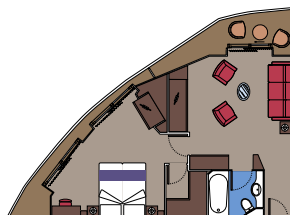

8 Deluxe Grand Suites

Deluxe Grand Suites ($\approx 29 \text{ m}^2$) with balcony ($5,7 \text{ m}^2$).
Double bed can be converted into two single beds.

This kind of accommodation is only available in the MSC Yacht Club.

56 Deluxe Suites

Deluxe Suites (from $\approx 18,5$ to $\approx 29 \text{ m}^2$) with balcony (from ≈ 4 to $\approx 6 \text{ m}^2$).
Double bed can be converted into two single beds.

This kind of accommodation is only available in the MSC Yacht Club.

MSC YACHT CLUB EXECUTIVE & FAMILY SUITE

36 Suites

Suites (from ≈ 22 to ≈ 41 m²) with balcony (from ≈ 4 to 6 m²) or panoramic sealed window. Double bed can be converted into two single beds.

This kind of accommodation is available with Fantastica and Aurea Experiences.