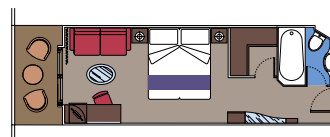

8 Deluxe Grand Suites

Deluxe Grand Suites ($\approx 29 \text{ m}^2$) with balcony ($5,7 \text{ m}^2$).
Double bed can be converted into two single beds.

This kind of accommodation is only available in the MSC Yacht Club.

56 Deluxe Suites

Deluxe Suites (from $\approx 18,5$ to $\approx 29 \text{ m}^2$) with balcony (from ≈ 4 to $\approx 6 \text{ m}^2$).
Double bed can be converted into two single beds.

This kind of accommodation is only available in the MSC Yacht Club.