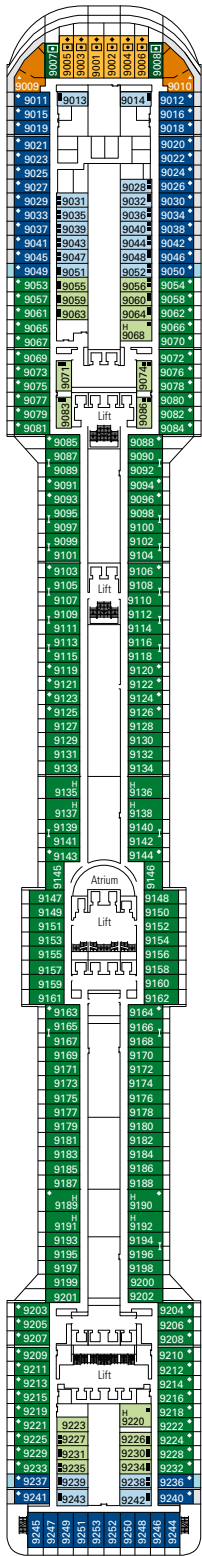

DECK 9
RADIO SO

DECK 10
SO GNO

DECK 11
MERA VIGLIA

DECK 12
INCANTO

DECK 13
ARCOBALENO