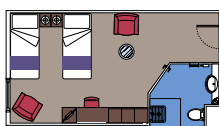

This kind of accommodation is only available in the MSC Yacht Club.

41 Cabins for guests with disabilities or reduced mobility

28 Cabins (from ≈ 33 to 39 m^2) with balcony ($\approx 6 \text{ m}^2$).
2 Ocean View ($\approx 32 \text{ m}^2$).
11 Interior ($\approx 25 \text{ m}^2$).
Double bed can be converted into two single beds.