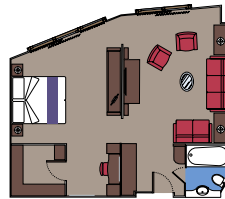

CONCIERGE

THE ONE POOL

CABIN TYPES

INCLUDED FACILITIES

Air conditioning
Spacious wardrobe
Bathroom with shower or bathtub
Interactive TV
Telephone
Wi-Fi connection (for a fee except for MSC Yacht Club)
Mini bar
Safe deposit box

2 Royal Suites

Royal Suites ($\approx 36 \text{ m}^2$) with balcony ($\approx 16 \text{ m}^2$).
Double bed can be converted into two single beds.

This kind of accommodation is only available in the MSC Yacht Club.

3 Executive & Family Suites

Executive & Family Suites with panoramic sealed window (from ≈ 45 to $\approx 53 \text{ m}^2$).
Double bed can be converted into two single beds.

This kind of accommodation is only available in the MSC Yacht Club.

8 Deluxe Grand Suites

Deluxe Grand Suites ($\approx 29 \text{ m}^2$) with balcony ($5,7 \text{ m}^2$).
Double bed can be converted into two single beds.

This kind of accommodation is only available in the MSC Yacht Club.