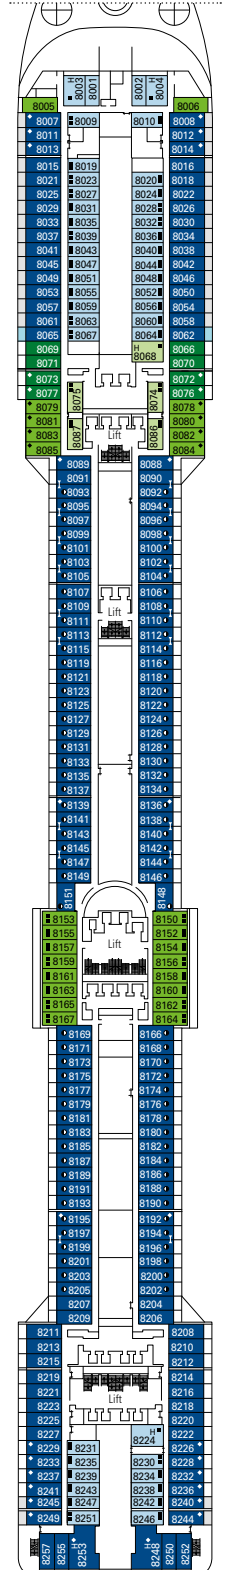

DECK 8
FAVOLA