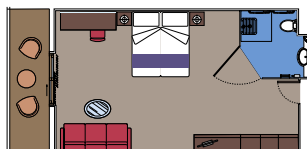

2 Suites for guests with disabilities or reduced mobility

Deluxe Suites ($\approx 35 \text{ m}^2$) with balcony ($\approx 6 \text{ m}^2$).
Double bed can be converted into two single beds.

This kind of accommodation is only available in the MSC Yacht Club.