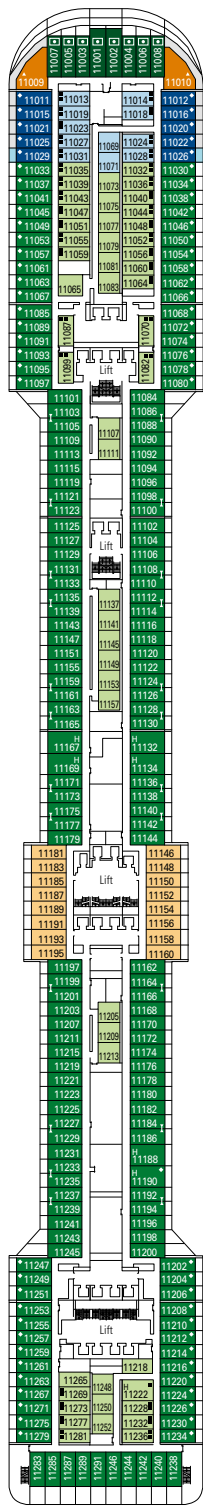

DECK 9
RADIO SO

DECK 10
SO GNO

DECK 11
MERA VIGLIA

DECK 12
INCANTO

DECK 13
ARCOBALENO