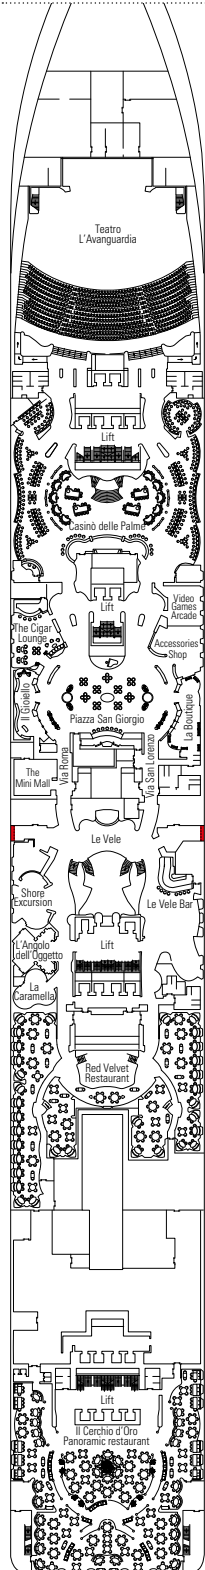

DECK 6
MAGNIFICO