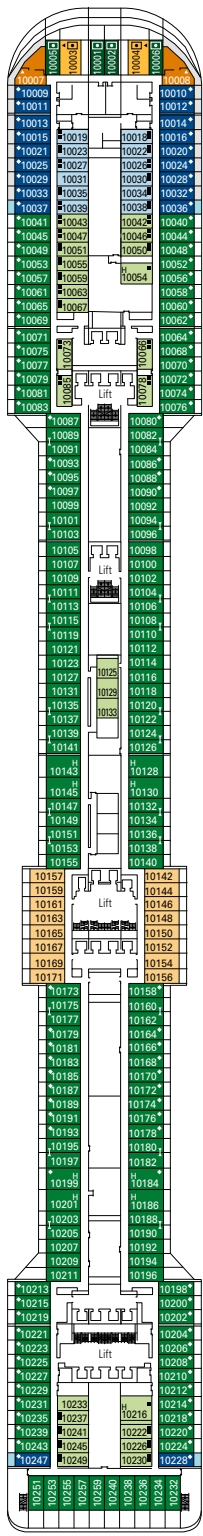

DECK 9
RADIO SO

DECK 10
SO GNO

DECK 11
MERA VIGLIA

DECK 12
INCANTO

DECK 13
ARCOBALENO