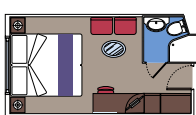

This kind of accommodation is available with Bella, Fantastica and Aurea Experiences.

91 Ocean View

Cabins with porthole (from ≈ 18 to ≈ 21 m²). Double bed can be converted into two single beds.

This kind of accommodation is available with Bella and Fantastica Experiences.

283 Interior

Interior cabins (≈ 17 m²). Double bed can be converted into two single beds.

This kind of accommodation is available with Bella and Fantastica Experiences.

MSC YACHT CLUB EXECUTIVE & FAMILY SUITE