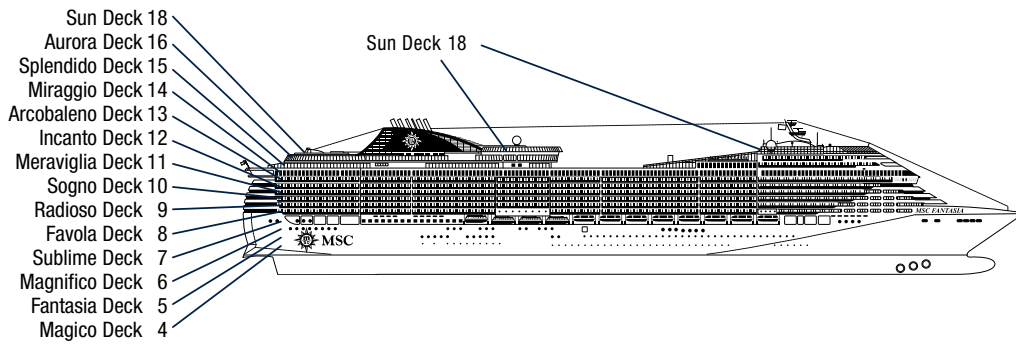

OCEAN VIEW FOR GUESTS WITH DISABILITIES OR REDUCED MOBILITY

DECK PLAN & ACCOMMODATION

1.637 CABINS
4.363 GUESTS

CASINO DELLE PALME

DECK 4
MAGICO

DECK 5
FANTASIA

DECK 6
MAGNIFICO

DECK 7
SUBLIME

DECK 8
FAVOLA

I TROPICI

MANHATTAN BAR

DECK 9
RADIO SO

DECK 10
SO GNO

DECK 11
MERA VIGLIA

DECK 12
INCANTO

DECK 13
ARCOBALENO

CABIN CATEGORIES

BELLA › Interior
BELLA › Ocean View
BELLA › Balcony
FANTASTICA › Interior
FANTASTICA › Ocean View
FANTASTICA › Balcony
FANTASTICA › Family Cabin**
FANTASTICA › Suite°
AUREA › Balcony
AUREA › Suite°
AUREA › Suite
MSC YACHT CLUB › Deluxe Suite
MSC YACHT CLUB › Deluxe Grand Suite
MSC YACHT CLUB › Executive & Family Suite°
MSC YACHT CLUB › Royal Suite