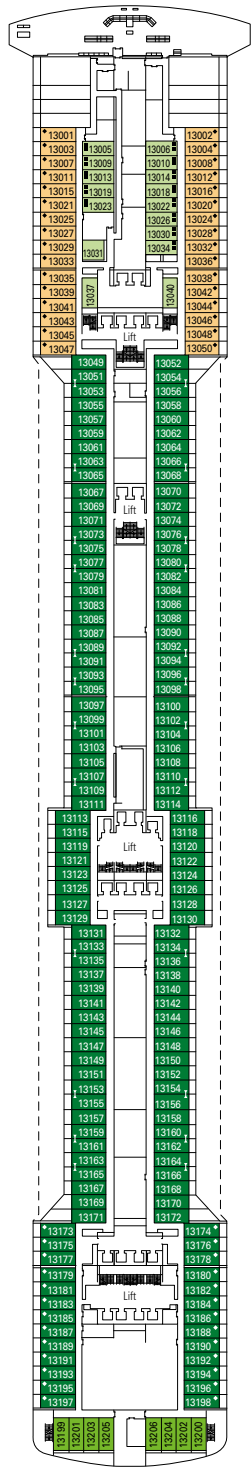

DECK 9
RADIO SO

DECK 10
SO GNO

DECK 11
MERA VIGLIA

DECK 12
INCANTO

DECK 13
ARCOBALENO