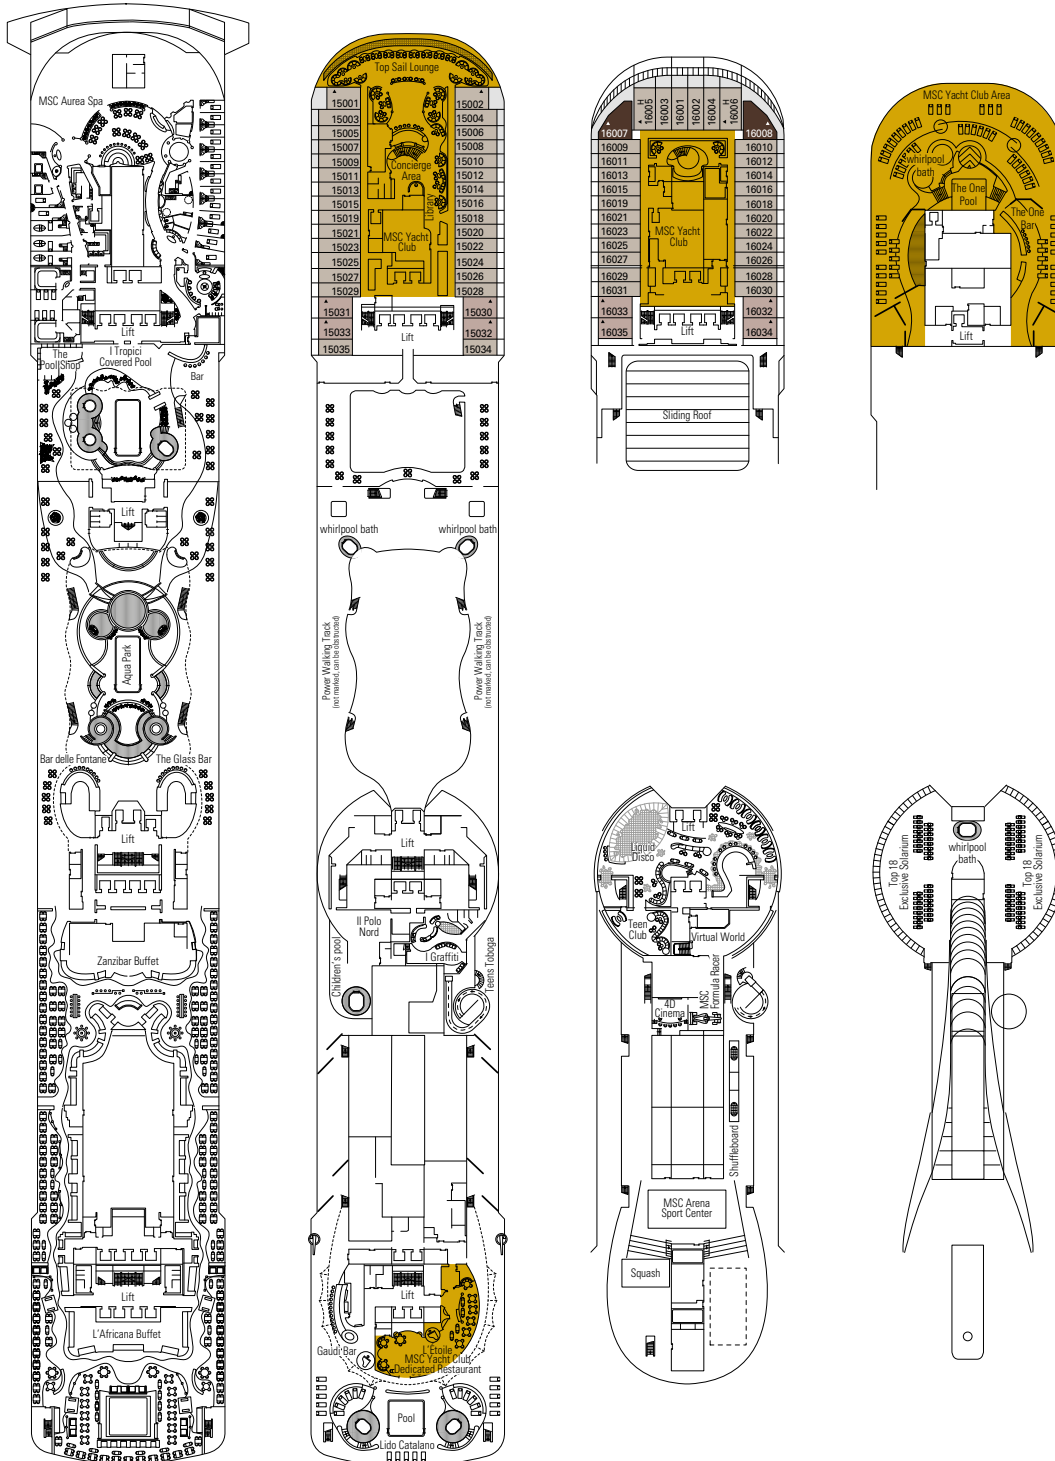

CABIN CATEGORIES

BELLA › Interior
BELLA › Ocean View
BELLA › Balcony
FANTASTICA › Interior
FANTASTICA › Ocean View
FANTASTICA › Balcony
FANTASTICA › Family Cabin**
FANTASTICA › Suite°
AUREA › Balcony
AUREA › Suite°
AUREA › Suite
MSC YACHT CLUB › Deluxe Suite
MSC YACHT CLUB › Deluxe Grand Suite
MSC YACHT CLUB › Executive & Family Suite°
MSC YACHT CLUB › Royal Suite

° Sealed panoramic window.

** The ship offers many family cabins which are the combination of 2 connected cabins.

- All cabins have one double bed convertible to two single beds.
- 3rd bed available in all categories except for Suite Fantastica.
- 4th bed available in all categories except for Suite Fantastica and Aurea and MSC Yacht Club Suites.

MSC YACHT CLUB

DECK 14
MIRAGGIO

DECK 15
SPLENDIDO

DECK 16
AURORA

DECK 18
SUN DECK

Ship configuration, data and descriptions may be subject to change depending on the season and on the destination and must be verified at the time of booking.
Deck plans are valid for cruises sailing from March 28, 2020.