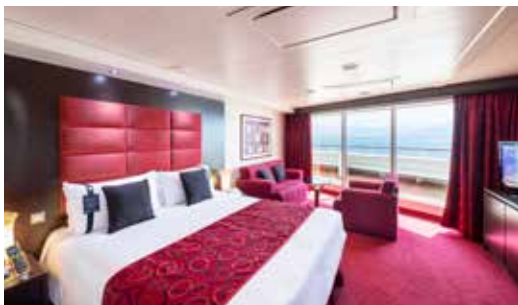

2 Royal Suites

Royal Suites ($\approx 36 \text{ m}^2$) with balcony ($\approx 16 \text{ m}^2$).
Double bed can be converted into two single beds.

This kind of accommodation is only available in the MSC Yacht Club.

3 Executive & Family Suites

Executive & Family Suites with panoramic sealed window (from ≈ 45 to $\approx 53 \text{ m}^2$).
Double bed can be converted into two single beds.

This kind of accommodation is only available in the MSC Yacht Club.

56 Deluxe Suites

Deluxe Suites (from $\approx 18,5$ to $\approx 29 \text{ m}^2$) with balcony (from ≈ 4 to $\approx 6 \text{ m}^2$).
Double bed can be converted into two single beds.

This kind of accommodation is only available in the MSC Yacht Club.

MSC YACHT CLUB EXECUTIVE & FAMILY SUITE

36 Suites

Suites (from ≈ 22 to ≈ 41 m²) with balcony (from ≈ 4 to 6 m²) or panoramic sealed window. Double bed can be converted into two single beds.

This kind of accommodation is available with Fantastica and Aurea Experiences.