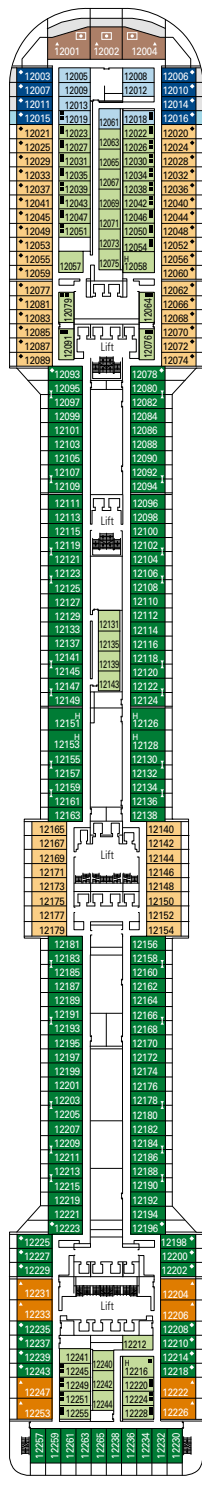

DECK 9
RADIO SO

DECK 10
SO GNO

DECK 11
MERA VIGLIA

DECK 12
INCANTO

DECK 13
ARCOBALENO