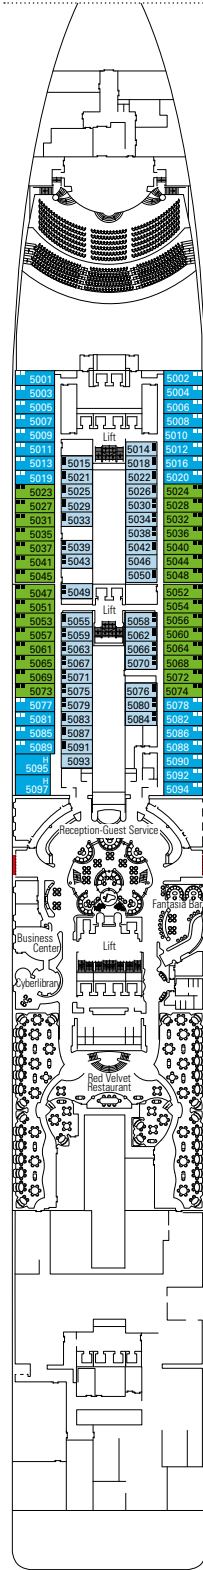

DECK 5
FANTASIA