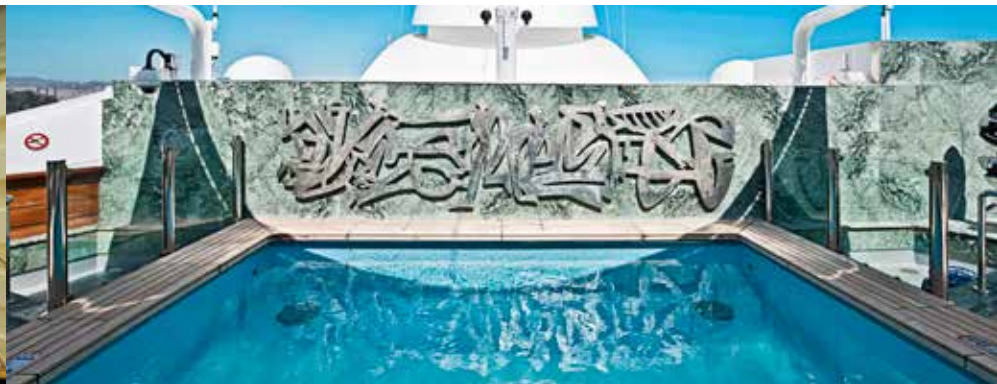

THE ONE POOL